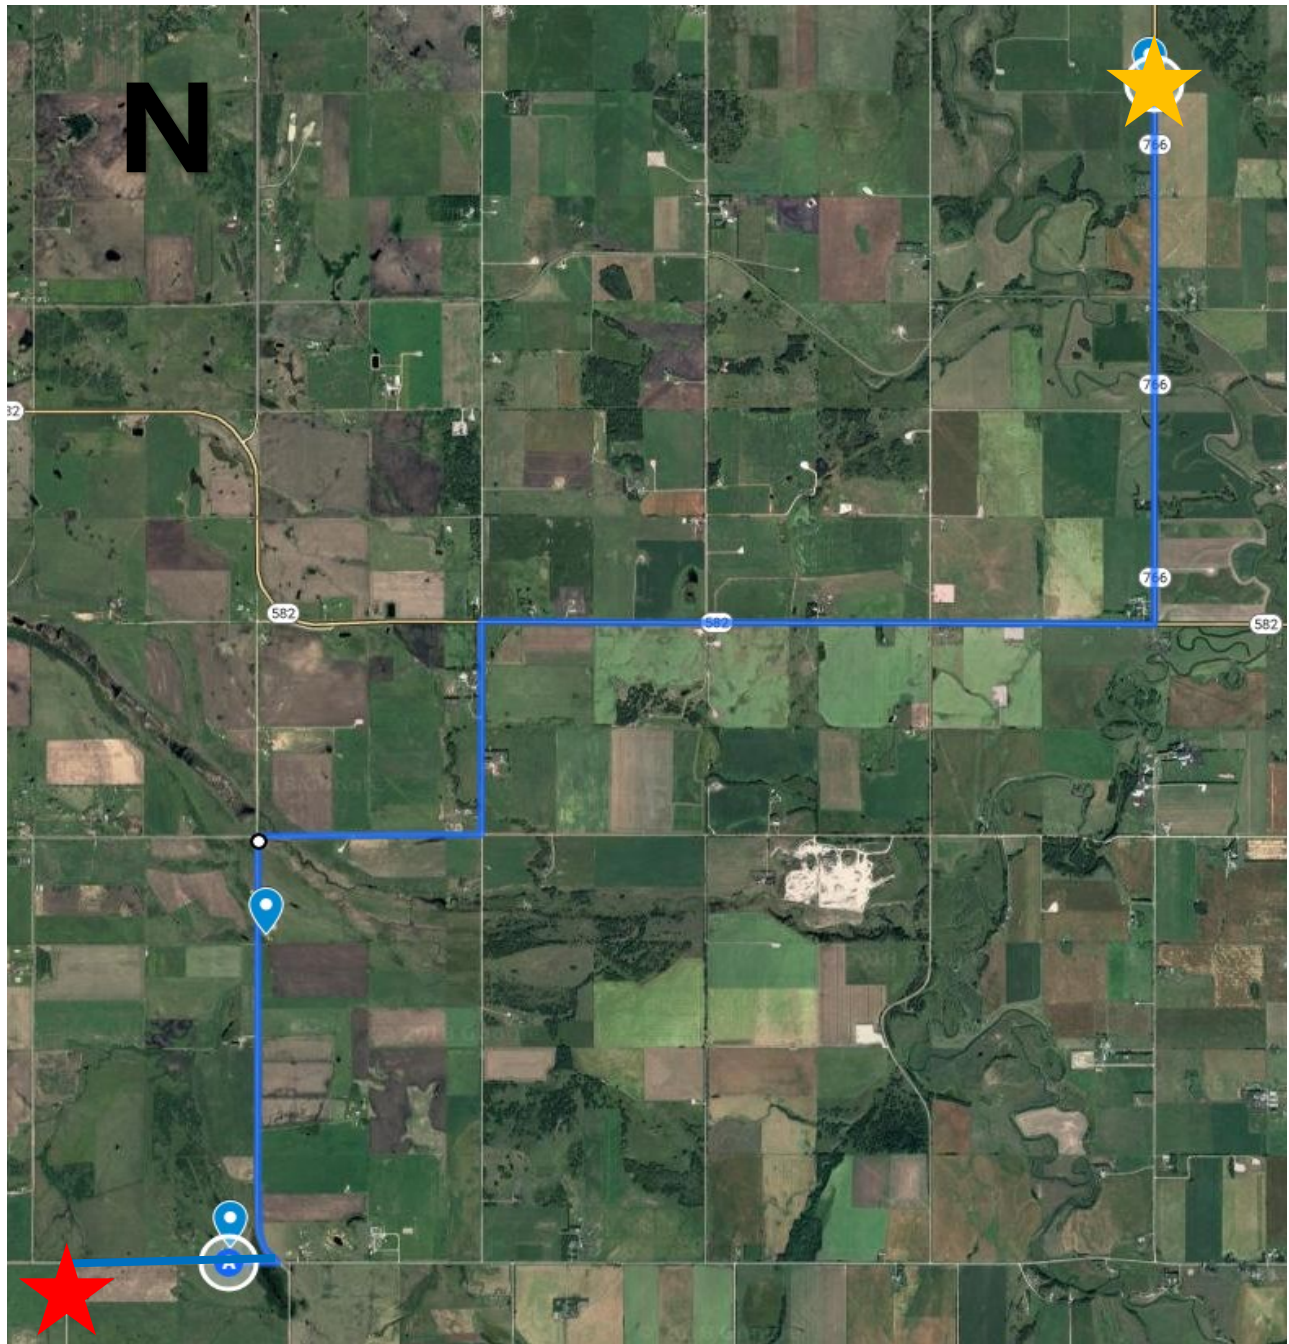

Contact Phone Numbers

Clinton Brons—(780) 999-7892

Sonja Bloom—(403) 700-7406

Perennial Forage Trial

Westcott Rd (Township Rd 310)

Range Rd 41

Sheep Fescue
Fleet Meadow Brome
AC Admiral Meadow Brome
AC Knowles Meadow Brome
Success Hybrid Meadow Brome
Greenleaf Pubescent Wheatgrass
Kirk Crested Wheatgrass
AC Saltlander Green Wheatgrass
Tom Russian Wildrye Grass
Fojtan Festulolium
Killarney Orchard Grass
Courtney Tall Fescue
Grinstad Timothy

Sheep Fescue
20-10 Alfalfa
44-44 Alfalfa
AC Assault Alfalfa
Dalton Alfalfa
Halo Alfalfa
PV Ultima Alfalfa
Rangelander Alfalfa
Rugged Alfalfa
Spredor 4 Alfalfa
Spredor 5 Alfalfa
Yellowhead Alfalfa
AC Mountainview Sainfoin
Nova Sainfoin
Veldt Cicer Milk Vetch
Oxley 2 Cicer Mile Vetch

KEY	
	Grasses
	Legumes
	Mixes
	Guard

Difficulty Ranch to Whiskey Ridge Cattle Co Map

Written Directions

From Difficulty Ranch (Yellow Star)—South on Hwy 766
West on Hwy 582 (3 miles)
South on Rge Rd 35 (1 mile)
West on Twp Rd 312 (1 mile)
South on Rge Rd 40. Rugby Hall is on Right
Leaving the Hall continue South on Rge Rd 40
West on Twp Rd 310 (1 mile)
Park on south side along fence (Red Star)